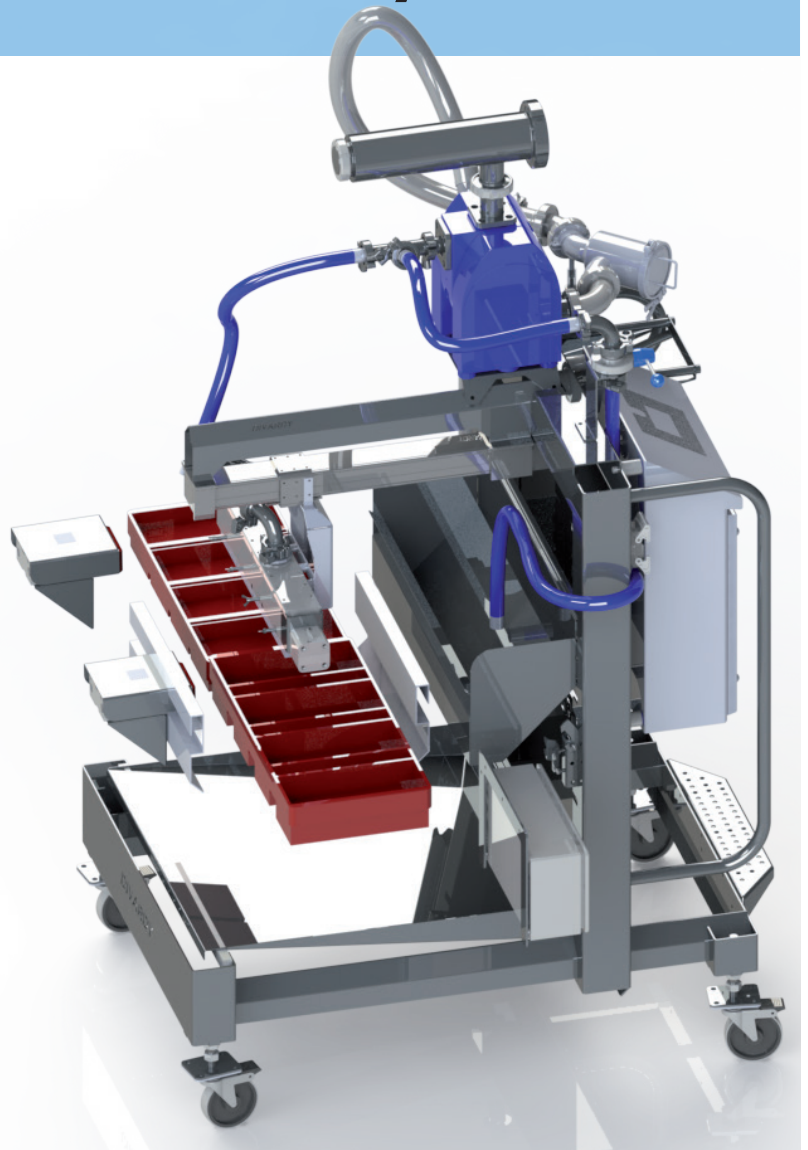

Tigerpaste application system

- Hygienic
- Easy To Install
- Mobile

The Tigerpaste application system is your hygienic, economical and flexible solution for fully automatically applying tigerpaste on bread. Inspection for contamination is easy and the machine is completely down washable.

HYGIENE

The standard Divardy frame ensures an open and clean construction. The machine is completely down washable

ECONOMICAL

The Tigerpaste application system is a silent machine, designed to function at optimum efficiency and with low energy usage.

FLEXIBILITY

The Tigerpaste application system is designed to be flexible and fully adjustable for any type of pan.

MOBILITY

The Tigerpaste application system is mobile, compact and can be easily installed on any existing transport.

WHEN HYGIENE, PRICE AND FLEXIBILITY MATTER

INFO

We will be happy to help you with your specific question. Feel free to contact us:

Pascalbaan 3, 3439 MP Nieuwegein

The Netherlands

T +31 343 523 880

E sales@divardy.nl

W www.divardy.nl