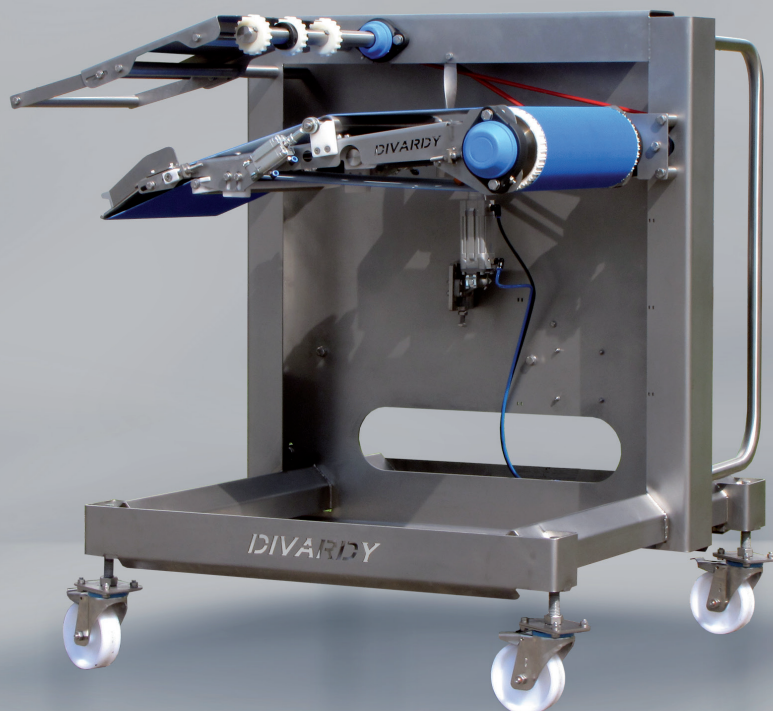

Scrabble depanner

- Mobile
- Save
- Hygienic

The Scrabble depanner is your hygienic, economical and flexible solution for depanning small bread from a peel-board. The machine is designed to be easily installed on any conveyer system.

SAFETY

The Scrabble depanner is fitted with a protective fence. The controls for the machine are located at a safe distance from moving parts.

ECONOMICAL

The Scrabble depanner is a silent machine, designed to function at optimum efficiency and with low energy usage.

RELIABILITY

The Scrabble depanner has an alignment system to ensure the belt running straight all the time. Also, the belt can be easily and quick replaced.

FLEXIBILITY

The Scrabble depanner can be easily installed on any transport. It is mobile and can be used in combination with a Needle depanner.

HYGIENE

The standard Divardy frame ensures an open, rigid and clean construction, easy to clean and inspect for contamination.

INFO

We will be happy to help you with your specific question. Feel free to contact us: