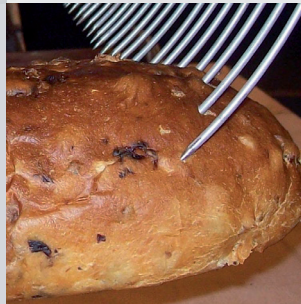

INFO

We will be happy to help you with your specific question. Feel free to contact us:

Pascalbaan 3, 3439 MP Nieuwegein
The Netherlands
T +31 343 523 880
E sales@divardy.nl
W www.divardy.nl

WHEN HYGIENE, PRICE AND FLEXIBILITY MATTER