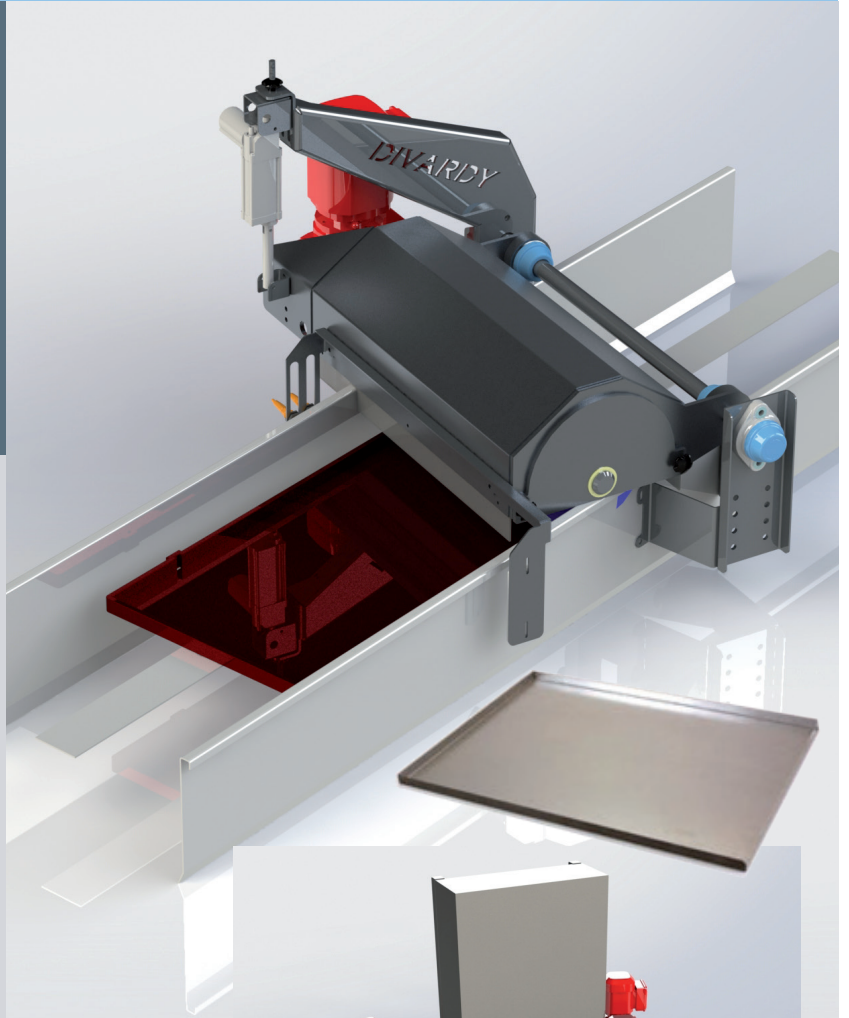

Brush system

- Easy to place
- Safe
- Cleaning plates/cans
- Cleaning plastic/
steel belts

The Brush system is your hygienic, economical and flexible solution for automatically removing contamination like bread crumbs from a plate. The system can be easily mounted on any transport system.

SAFETY

The brushing system, which can easily be removed without tools, is fully protected by a lightweight cover.

ECONOMICAL

The Brush system is a silent machine, designed to function at optimum efficiency and with low energy usage.

FLEXIBILITY

The Brush system can be mounted on any transport system.

SOLUTIONS

Divardy offers several types of machines, to remove different types of contamination. For example crumbs on peelboards.

WHEN HYGIENE, PRICE AND FLEXIBILITY MATTER