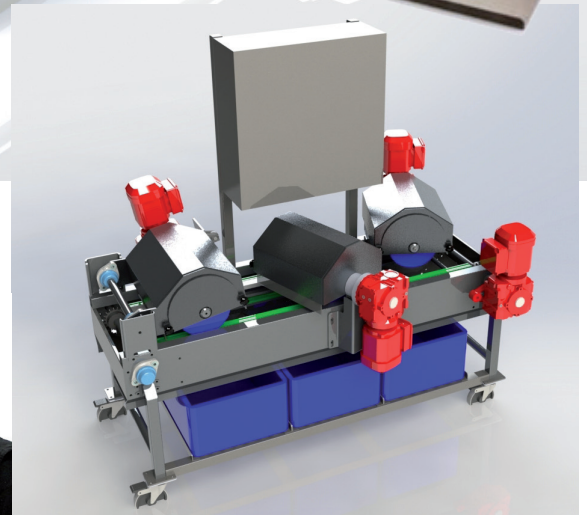

Brush system

- Easy to place
- Safe
- Cleaning plates/cans
- Cleaning plastic/
steel belts

The Brush system is your hygienic, economical and flexible solution for automatically removing contamination like bread crumbs from a plate. The system can be easily mounted on any transport system.

SAFETY

The brushing system, which can easily be removed without tools, is fully protected by a lightweight cover.

ECONOMICAL

The Brush system is a silent machine, designed to function at optimum efficiency and with low energy usage.

FLEXIBILITY

The Brush system can be mounted on any transport system.

SOLUTIONS

Divardy offers several types of machines, to remove different types of contamination. For example crumbs on peelboards.

WHEN HYGIENE, PRICE AND FLEXIBILITY MATTER