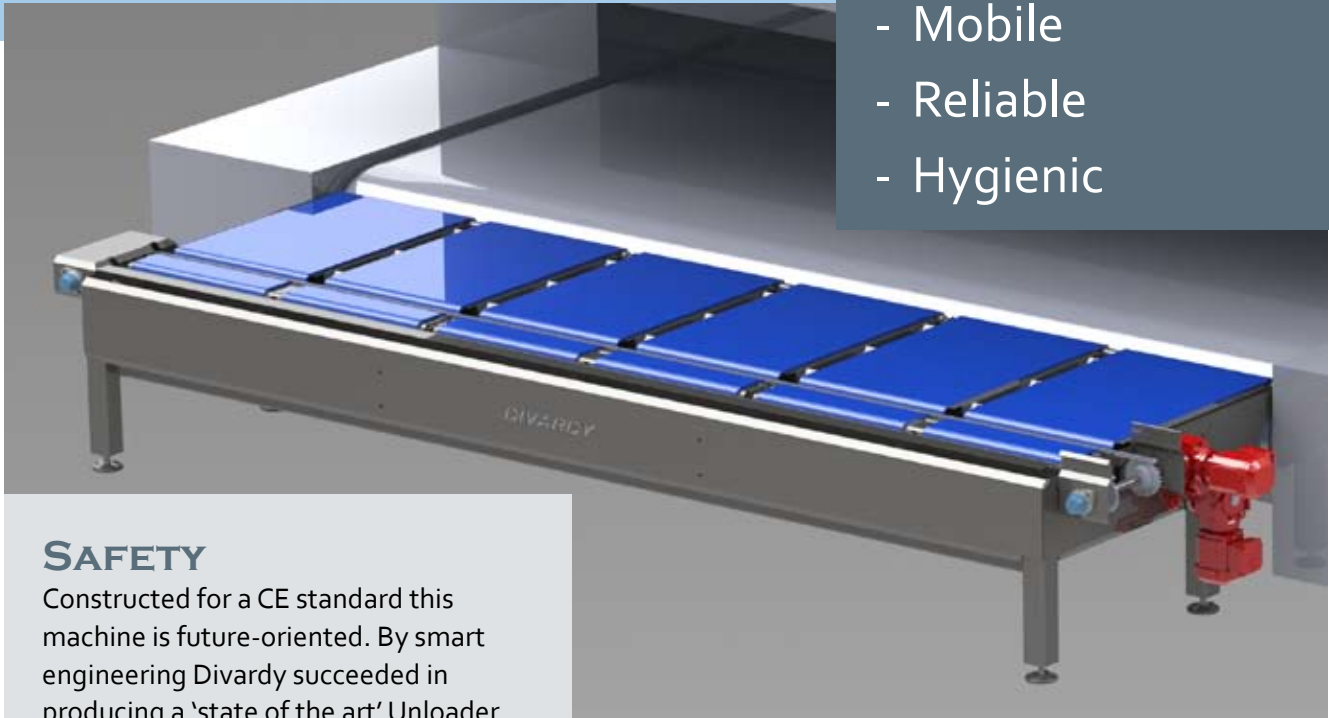

Unloader

- Mobile
- Reliable
- Hygienic

SAFETY

Constructed for a CE standard this machine is future-oriented. By smart engineering Divardy succeeded in producing a 'state of the art' Unloader.

ECONOMICAL

The Unloader is a silent machine, designed to function at optimum efficiency and with low energy usage.

RELIABILITY

The simple driving systems of the media ensures a reliable machine for a 24/7 production environment.

FLEXIBILITY

The Unloader can be easily installed at the end of an oven. It is mobile and can be placed in combination with every kind of conveyor system.

HYGIENE

The open Divardy frame ensures a rigid and clean construction, easy to maintain, clean and easy to inspect for contamination.

INFO

We will be happy to help you with your specific question. Feel free to contact us: