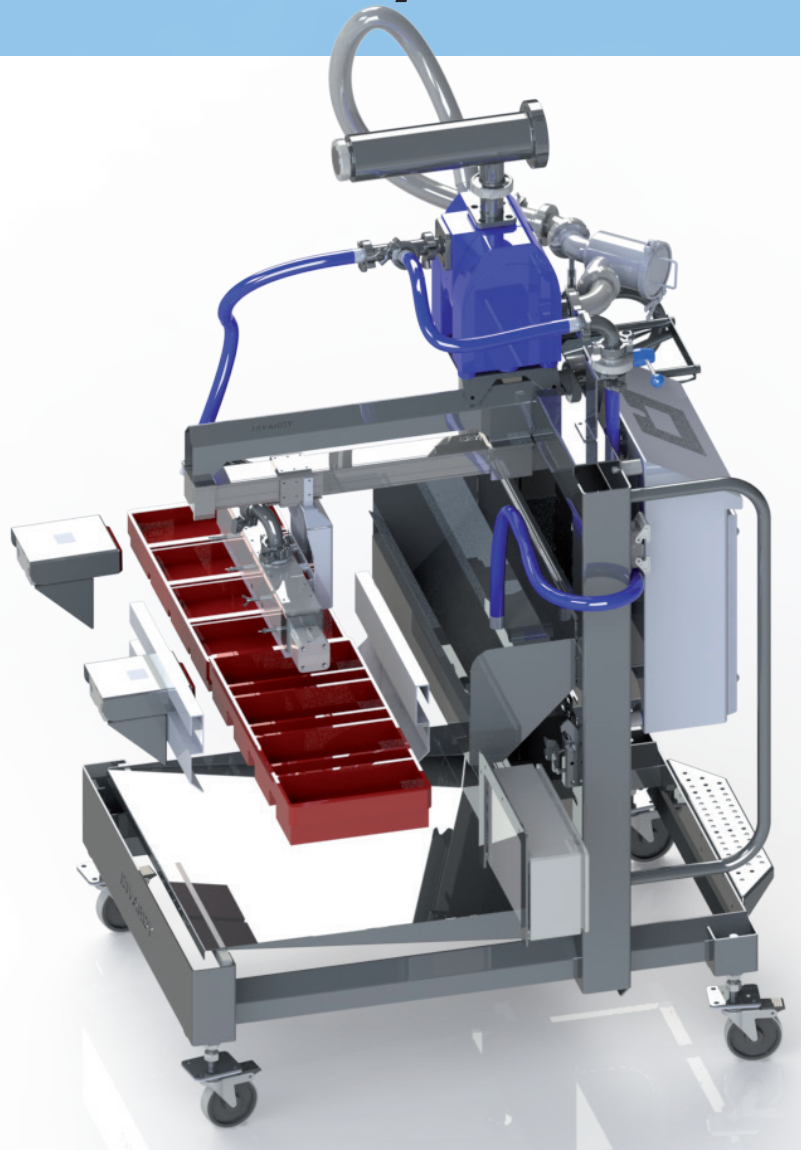

Tigerpaste application system

- Hygienic
- Easy To Install
- Mobile

The Tigerpaste application system is your hygienic, economical and flexible solution for fully automatically applying tigerpaste on bread. Inspection for contamination is easy and the machine is completely down washable.

HYGIENE

The standard Divardy frame ensures an open and clean construction. The machine is completely down washable

ECONOMICAL

The Tigerpaste application system is a silent machine, designed to function at optimum efficiency and with low energy usage.

FLEXIBILITY

The Tigerpaste application system is designed to be flexible and fully adjustable for any type of pan.

MOBILITY

The Tigerpaste application system is mobile, compact and can be easily installed on any existing transport.