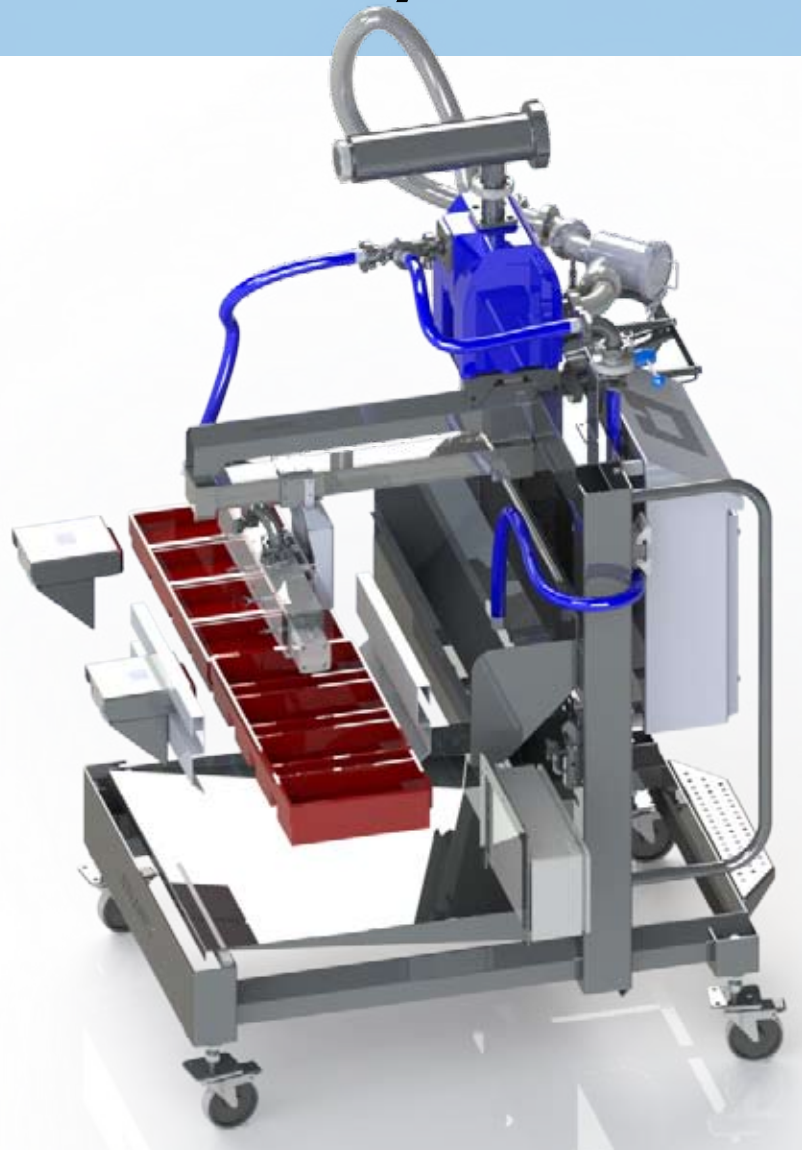

Tigerpaste application system

- Hygienic
- Easy To Install
- Mobile

The Tigerpaste application system is your hygienic, economical and flexible solution for fully automatically applying tigerpaste on bread. Inspection for contamination is easy and the machine is completely down washable.

HYGIENE

The standard Divardy frame ensures an open and clean construction. The machine is completely down washable

ECONOMICAL

The Tigerpaste application system is a silent machine, designed to function at optimum efficiency and with low energy usage.

FLEXIBILITY

The Tigerpaste application system is designed to be flexible and fully adjustable for any type of pan.

MOBILITY

The Tigerpaste application system is mobile, compact and can be easily installed on any existing transport.