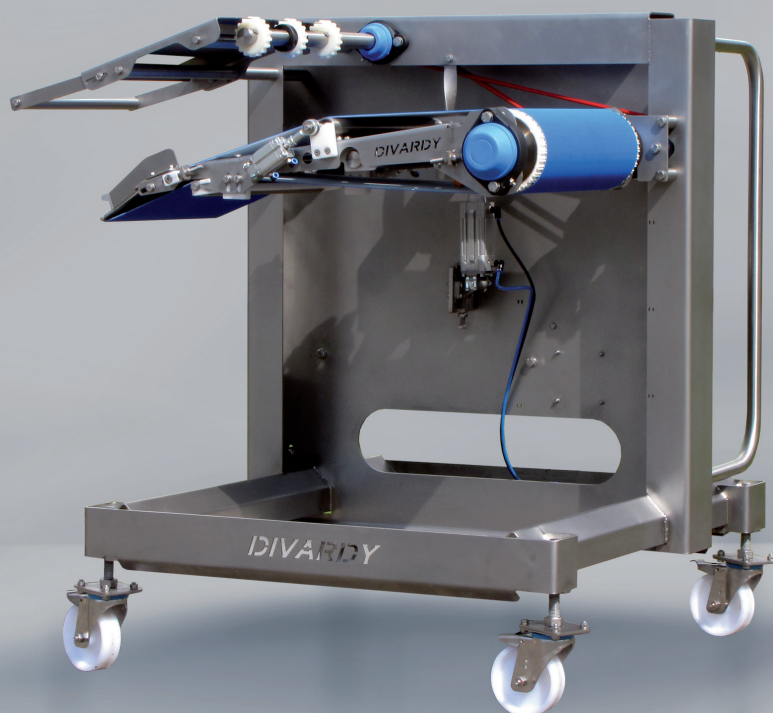

Scrabble depanner

- Mobile
- Save
- Hygienic

The Scrabble depanner is your hygienic, economical and flexible solution for depanning small bread from a peel-board. The machine is designed to be easily installed on any conveyer system.

SAFETY

The Scrabble depanner is fitted with a protective fence. The controls for the machine are located at a safe distance from moving parts.

ECONOMICAL

The Scrabble depanner is a silent machine, designed to function at optimum efficiency and with low energy usage.

RELIABILITY

The Scrabble depanner has an alignment system to ensure the belt running straight all the time. Also, the belt can be easily and quick replaced.

FLEXIBILITY

The Scrabble depanner can be easily installed on any transport. It is mobile and can be used in combination with a Needle depanner.

HYGIENE

The standard Divardy frame ensures an open, rigid and clean construction, easy to clean and inspect for contamination.

WHEN HYGIENE, PRICE AND FLEXIBILITY MATTER

INFO

We will be happy to help you with your specific question. Feel free to contact us: