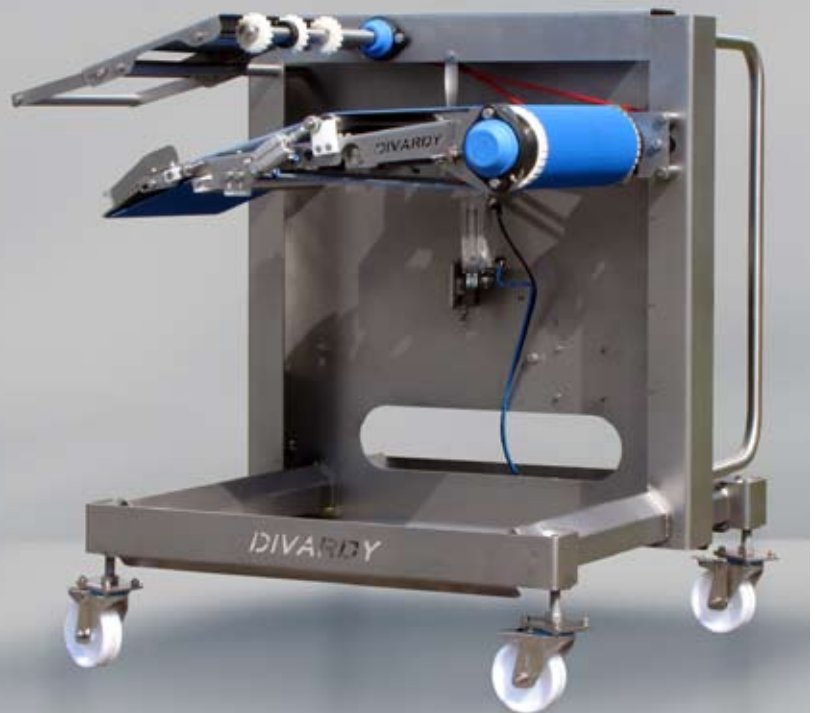

Scrabble depanner

- Mobile
- Save
- Hygienic

The Scrabble depanner is your hygienic, economical and flexible solution for depanning small bread from a peel-board. The machine is designed to be easily installed on any conveyer system.

SAFETY

The Scrabble depanner is fitted with a protective fence. The controls for the machine are located at a safe distance from moving parts.

ECONOMICAL

The Scrabble depanner is a silent machine, designed to function at optimum efficiency and with low energy usage.

RELIABILITY

The Scrabble depanner has an alignment system to ensure the belt running straight all the time. Also, the belt can be easily and quick replaced.

FLEXIBILITY

The Scrabble depanner can be easily installed on any transport. It is mobile and can be used in combination with a Needle depanner.

HYGIENE

The standard Divardy frame ensures an open, rigid and clean construction, easy to clean and inspect for contamination.

INFO

We will be happy to help you with your specific question. Feel free to contact us: