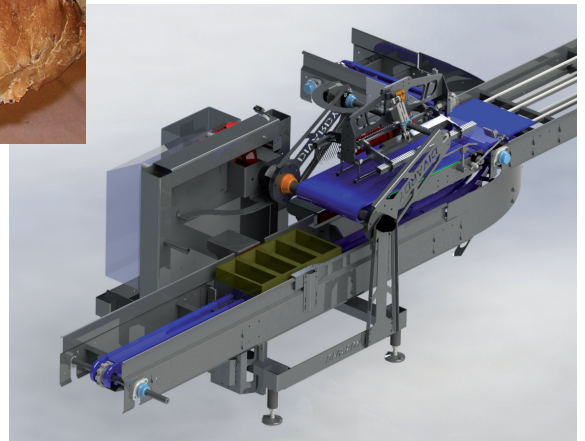

INFO

We will be happy to help you with your specific question. Feel free to contact us:

Pascalbaan 3, 3439 MP Nieuwegein
The Netherlands
T +31 343 523 880
E sales@divardy.nl
W www.divardy.nl

WHEN HYGIENE, PRICE AND FLEXIBILITY MATTER