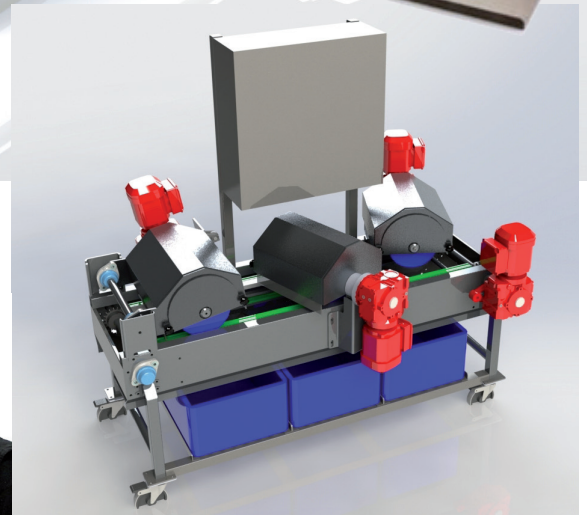

Brush system

- Easy to place
- Safe
- Cleaning plates/cans
- Cleaning plastic/
  steel belts

The Brush system is your hygienic, economical and flexible solution for automatically removing contamination like bread crumbs from a plate. The system can be easily mounted on any transport system.

SAFETY

The brushing system, which can easily be removed without tools, is fully protected by a lightweight cover.

ECONOMICAL

The Brush system is a silent machine, designed to function at optimum efficiency and with low energy usage.

FLEXIBILITY

The Brush system can be mounted on any transport system.

SOLUTIONS

Divardy offers several types of machines, to remove different types of contamination. For example crumbs on peelboards.

WHEN HYGIENE, PRICE AND FLEXIBILITY MATTER

INFO

We will be happy to help you with your specific question. Feel free to contact us:

Pascalbaan 3, 3439 MP Nieuwegein

The Netherlands

T +31 343 523 880

E sales@divardy.nl

W www.divardy.nl