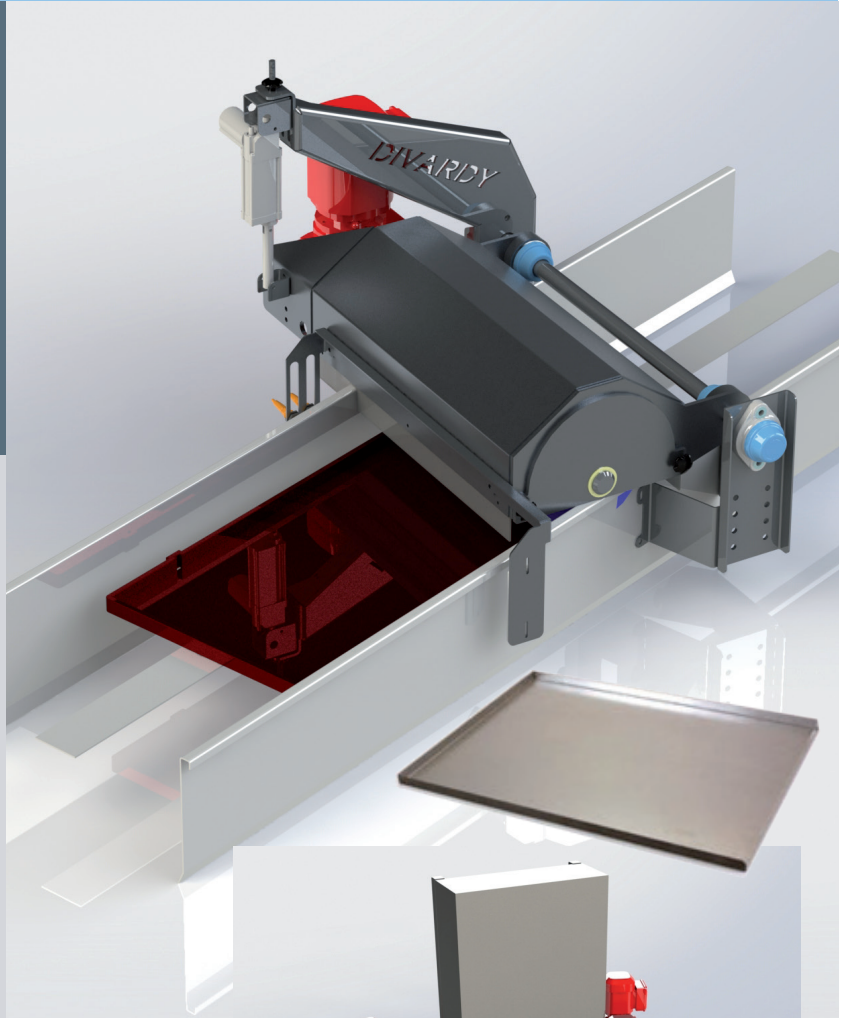

Brush system

- Easy to place
- Safe
- Cleaning plates/cans
- Cleaning plastic/
  steel belts

The Brush system is your hygienic, economical and flexible solution for automatically removing contamination like bread crumbs from a plate. The system can be easily mounted on any transport system.

SAFETY

The brushing system, which can easily be removed without tools, is fully protected by a lightweight cover.

ECONOMICAL

The Brush system is a silent machine, designed to function at optimum efficiency and with low energy usage.

FLEXIBILITY

The Brush system can be mounted on any transport system.

SOLUTIONS

Divardy offers several types of machines, to remove different types of contamination. For example crumbs on peelboards.

WHEN HYGIENE, PRICE AND FLEXIBILITY MATTER

INFO

We will be happy to help you with your specific question. Feel free to contact us:

Pascalbaan 3, 3439 MP Nieuwegein

The Netherlands

T +31 343 523 880

E sales@divardy.nl

W www.divardy.nl