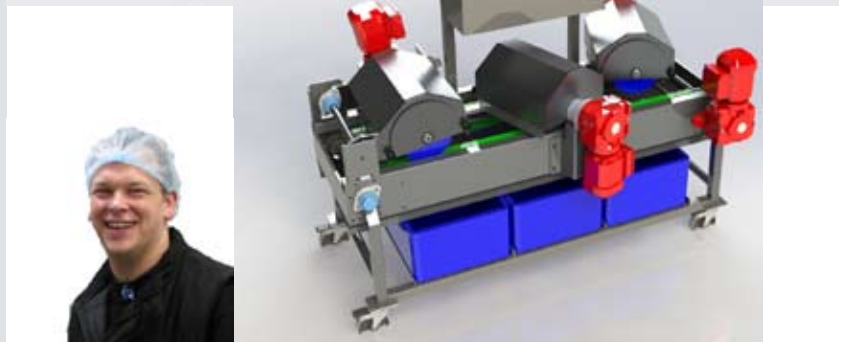

Brush system

- Easy to place
- Safe
- Cleaning plates/cans
- Cleaning plastic/
steel belts

The Brush system is your hygienic, economical and flexible solution for automatically removing contamination like bread crumbs from a plate. The system can be easily mounted on any transport system.

FLEXIBILITY

The Brush system can be mounted on any transport system.

SOLUTIONS

Divardy offers several types of machines, to remove different types of contamination. For example crumbs on peelboards.

WHEN HYGIENE, PRICE AND FLEXIBILITY MATTER