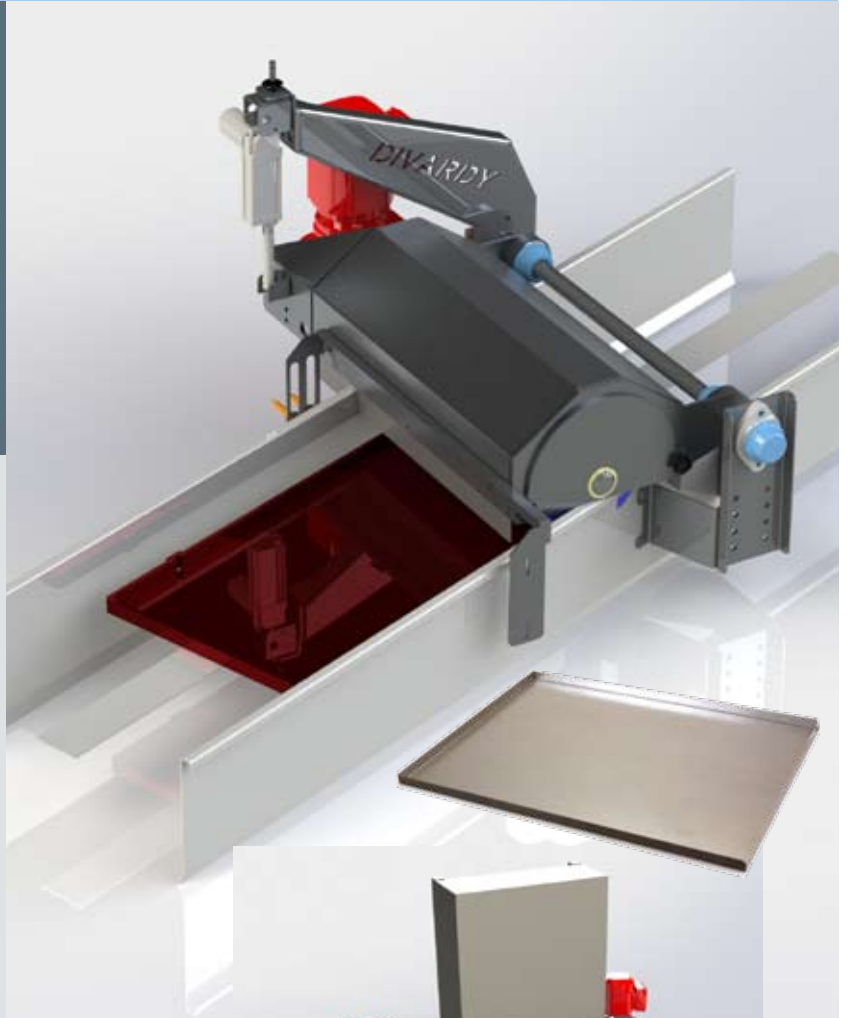

Brush system

- Easy to place
- Safe
- Cleaning plates/cans
- Cleaning plastic/
steel belts

The Brush system is your hygienic, economical and flexible solution for automatically removing contamination like bread crumbs from a plate. The system can be easily mounted on any transport system.

SAFETY

The brushing system, which can easily be removed without tools, is fully protected by a lightweight cover.

ECONOMICAL

The Brush system is a silent machine, designed to function at optimum efficiency and with low energy usage.

FLEXIBILITY

The Brush system can be mounted on any transport system.

SOLUTIONS

Divardy offers several types of machines, to remove different types of contamination. For example crumbs on peelboards.

WHEN HYGIENE, PRICE AND FLEXIBILITY MATTER